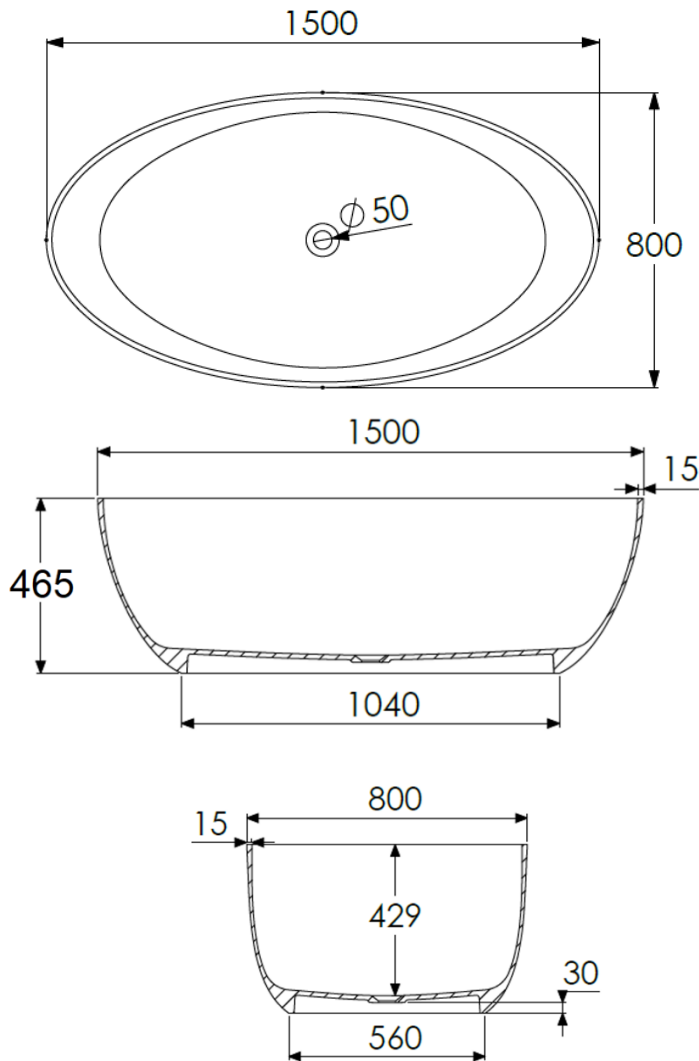

GABRIELLA BATHTUB | SBM082

1500 x 800 x 465mm

Product Specification

Product Code: SBM082

- | | | | |
|-------------------|-----------------|-----------------------|------------------|
| • Size: | 1500x800x465mm | • Base dimensions: | 1040x560mm |
| • Water capacity: | 265L | • Rim width: | 15mm |
| • Overflow: | No Overflow | • Waste diameter: | 50mm |
| • Material: | DADOquartz | • Weight: | 62kg |
| • Colour: | White/Custom* | • Tap holes: | Without tap hole |
| • Finish: | Polished | • Packing dimensions: | 1550x850x630mm |
| • Matching basin: | Gabriella basin | • Shipping mass: | 112kg |
| | | • Warranty: | Lifetime |

www.dadoquartz.co.za

DADO Manufacturing pursues a policy of continual development and improvement and as such, product specifications may be changed without prior notice. All dimensions listed herein are only intended as a guide. Cast products are subject to size variants of +/- 5%. The exact colour and finish of the products may vary from those depicted in the brochure. *In addition to the natural matte white and polished finish, DADOquartz bathtubs and basins are now available in custom matte colours. DADO Manufacturing recommends that for absolute clarity in the selection of options, visit the nearest DADOquartz approved stockist.